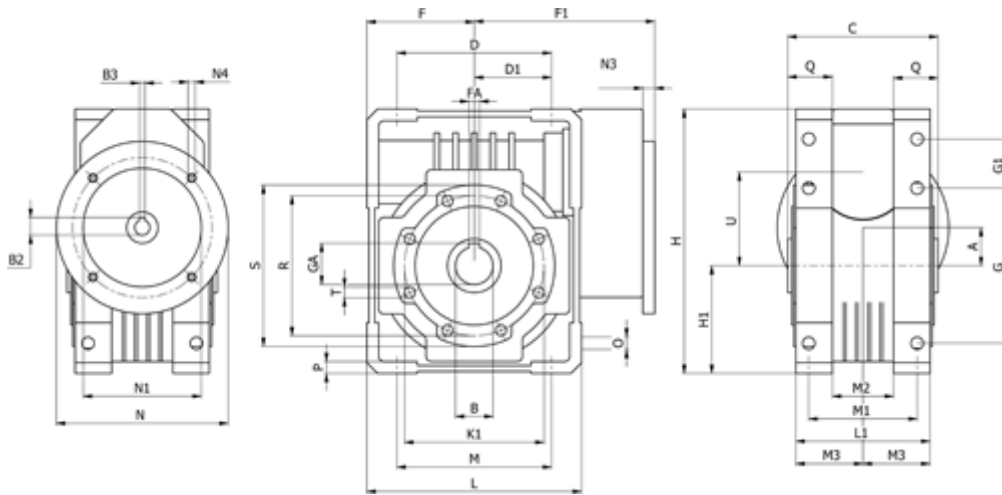

Data Sheet

Article number: 3921110030740

Description: Worm gear
WR 110-U-30-100B5, without lubrication

Measures

A = 110.10	F = 125	L = 250	N2 = 180	T = M12x19
B = 42	F1 = 213	L1 = 143	N3 = 13.0	U = 130
B1 E7 = 28	FA = 12	M = 184	N4 = M12x13	
B2 = 31.3	G = 184	M1 = 115	O = 14.0	
B3 H9 = 8	G1 = 58.0	M2 = 69	P = 14	
C = 155	GA = 45.3	M3 = 73.0	Q = 45	
D = 174.0	H = 308.0	N = 250	R = 165	
D1 = 82.0	H1 = 125.0	N1 = 215	S = 200	